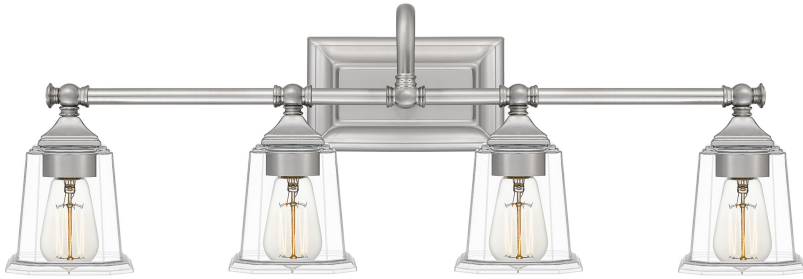

NLC8604BN

Nicholas Bath Light
Brushed Nickel

QUOIZEL
LIGHTING

DETAILS

Material: Steel

Glass/Shade Description: Clear Glass

LAMPING

Light Source: Incandescent

Bulb Included: No

Bulb Type: Medium Base

Bulb Quantity: 4

Watts per Bulb: 100

ELECTRICAL

Dimmable: Yes

Voltage: 120v

Wire Length: 0.5'

INSTALLATION

Location Rating: Damp

Install Position: Up/Down

DIMENSIONS

Dimensions: 30.50" W x 10.00" H x 7.00" D

Backplate Dimensions: 4.50"H x 8.00"W

HCWO: 6.5"

Weight: 6.10 lbs