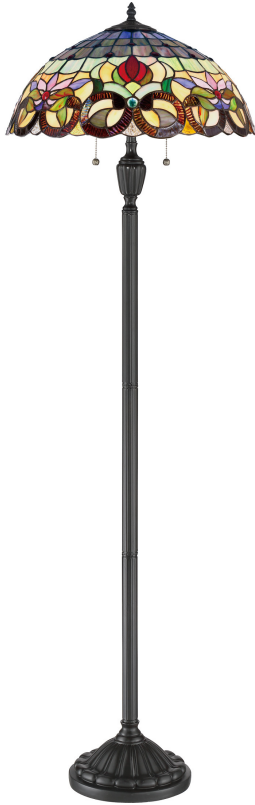

TF3180FVB

Lyric Floor Lamp

Vintage Bronze

QUOIZEL
LIGHTING

DIMENSIONS

Dimensions: 18.00" W x 62.00" H x 18.00" D

Weight: 20.37 lbs

DETAILS

Material: Resin/Steel

Glass/Shade Description: Tiffany Glass

LAMPING

Light Source: Incandescent

Bulb Included: No

Bulb Type: Medium Base

Bulb Quantity: 2

Watts per Bulb: 100