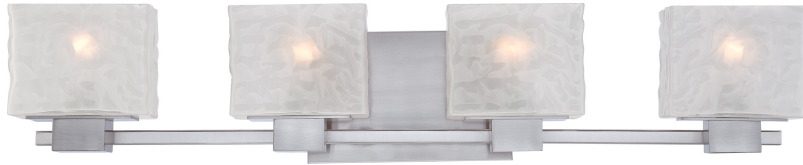

MLD8604BN

Melody Bath Light
Brushed Nickel

QUOIZEL
LIGHTING

DETAILS

Material: Steel

Glass/Shade Description: Mottled Glass

LAMPING

Light Source: Incandescent

Bulb Included: No

Bulb Type: Medium Base

Bulb Quantity: 4

Watts per Bulb: 100

ELECTRICAL

Dimmable: Yes

Voltage: 120v

Wire Length: 0.5'

INSTALLATION

Location Rating: Damp

Install Position: Up/Down

Sloped Ceiling Compatible: No

DIMENSIONS

Dimensions: 33.00" W x 6.50" H x 5.50" D

Backplate Dimensions: 5.75"H x 9.00"W

HCWO: 3.5"