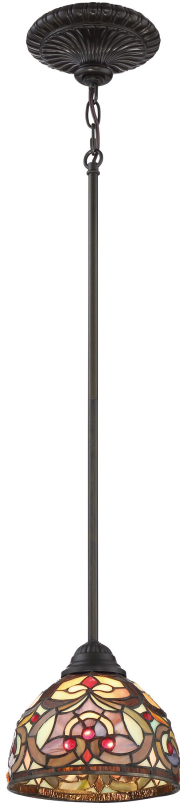

TF1508VB

Carroll Mini Pendant

Vintage Bronze

QUOIZEL
LIGHTING

DIMENSIONS

Dimensions: 8.00" W x 7.00" H x 8.00" D

Overall Height: 50.75"

Canopy Dimensions: 7.00" Dia.

Chain/Downrod Length: 2 x 6" & 2 x 12" Downrods

Weight: 5.20 lbs

DETAILS

Material: Steel

Glass/Shade Description: Tiffany Glass

LAMPING

Light Source: Incandescent

Bulb Included: No

Bulb Type: Medium Base

Bulb Quantity: 1

Watts per Bulb: 100

ELECTRICAL

Dimmable: Yes

Voltage: 120v

Wire Length: 8'

INSTALLATION