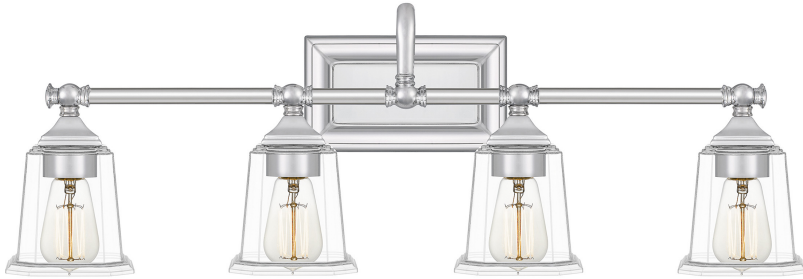

NLC8604C

Nicholas Bath Light
Polished Chrome

QUOIZEL
LIGHTING

DETAILS

Material: Steel

Glass/Shade Description: Clear Glass

LAMPING

Light Source: Incandescent

Bulb Included: No

Bulb Type: Medium Base

Bulb Quantity: 4

Watts per Bulb: 100

ELECTRICAL

Dimmable: Yes

Voltage: 120v

Wire Length: 0.5'

INSTALLATION

Location Rating: Damp

Install Position: Up/Down

DIMENSIONS

Dimensions: 30.50" W x 10.00" H x 7.00" D

Backplate Dimensions: 4.50"H x 8.00"W

HCWO: 6.5"

Weight: 6.10 lbs